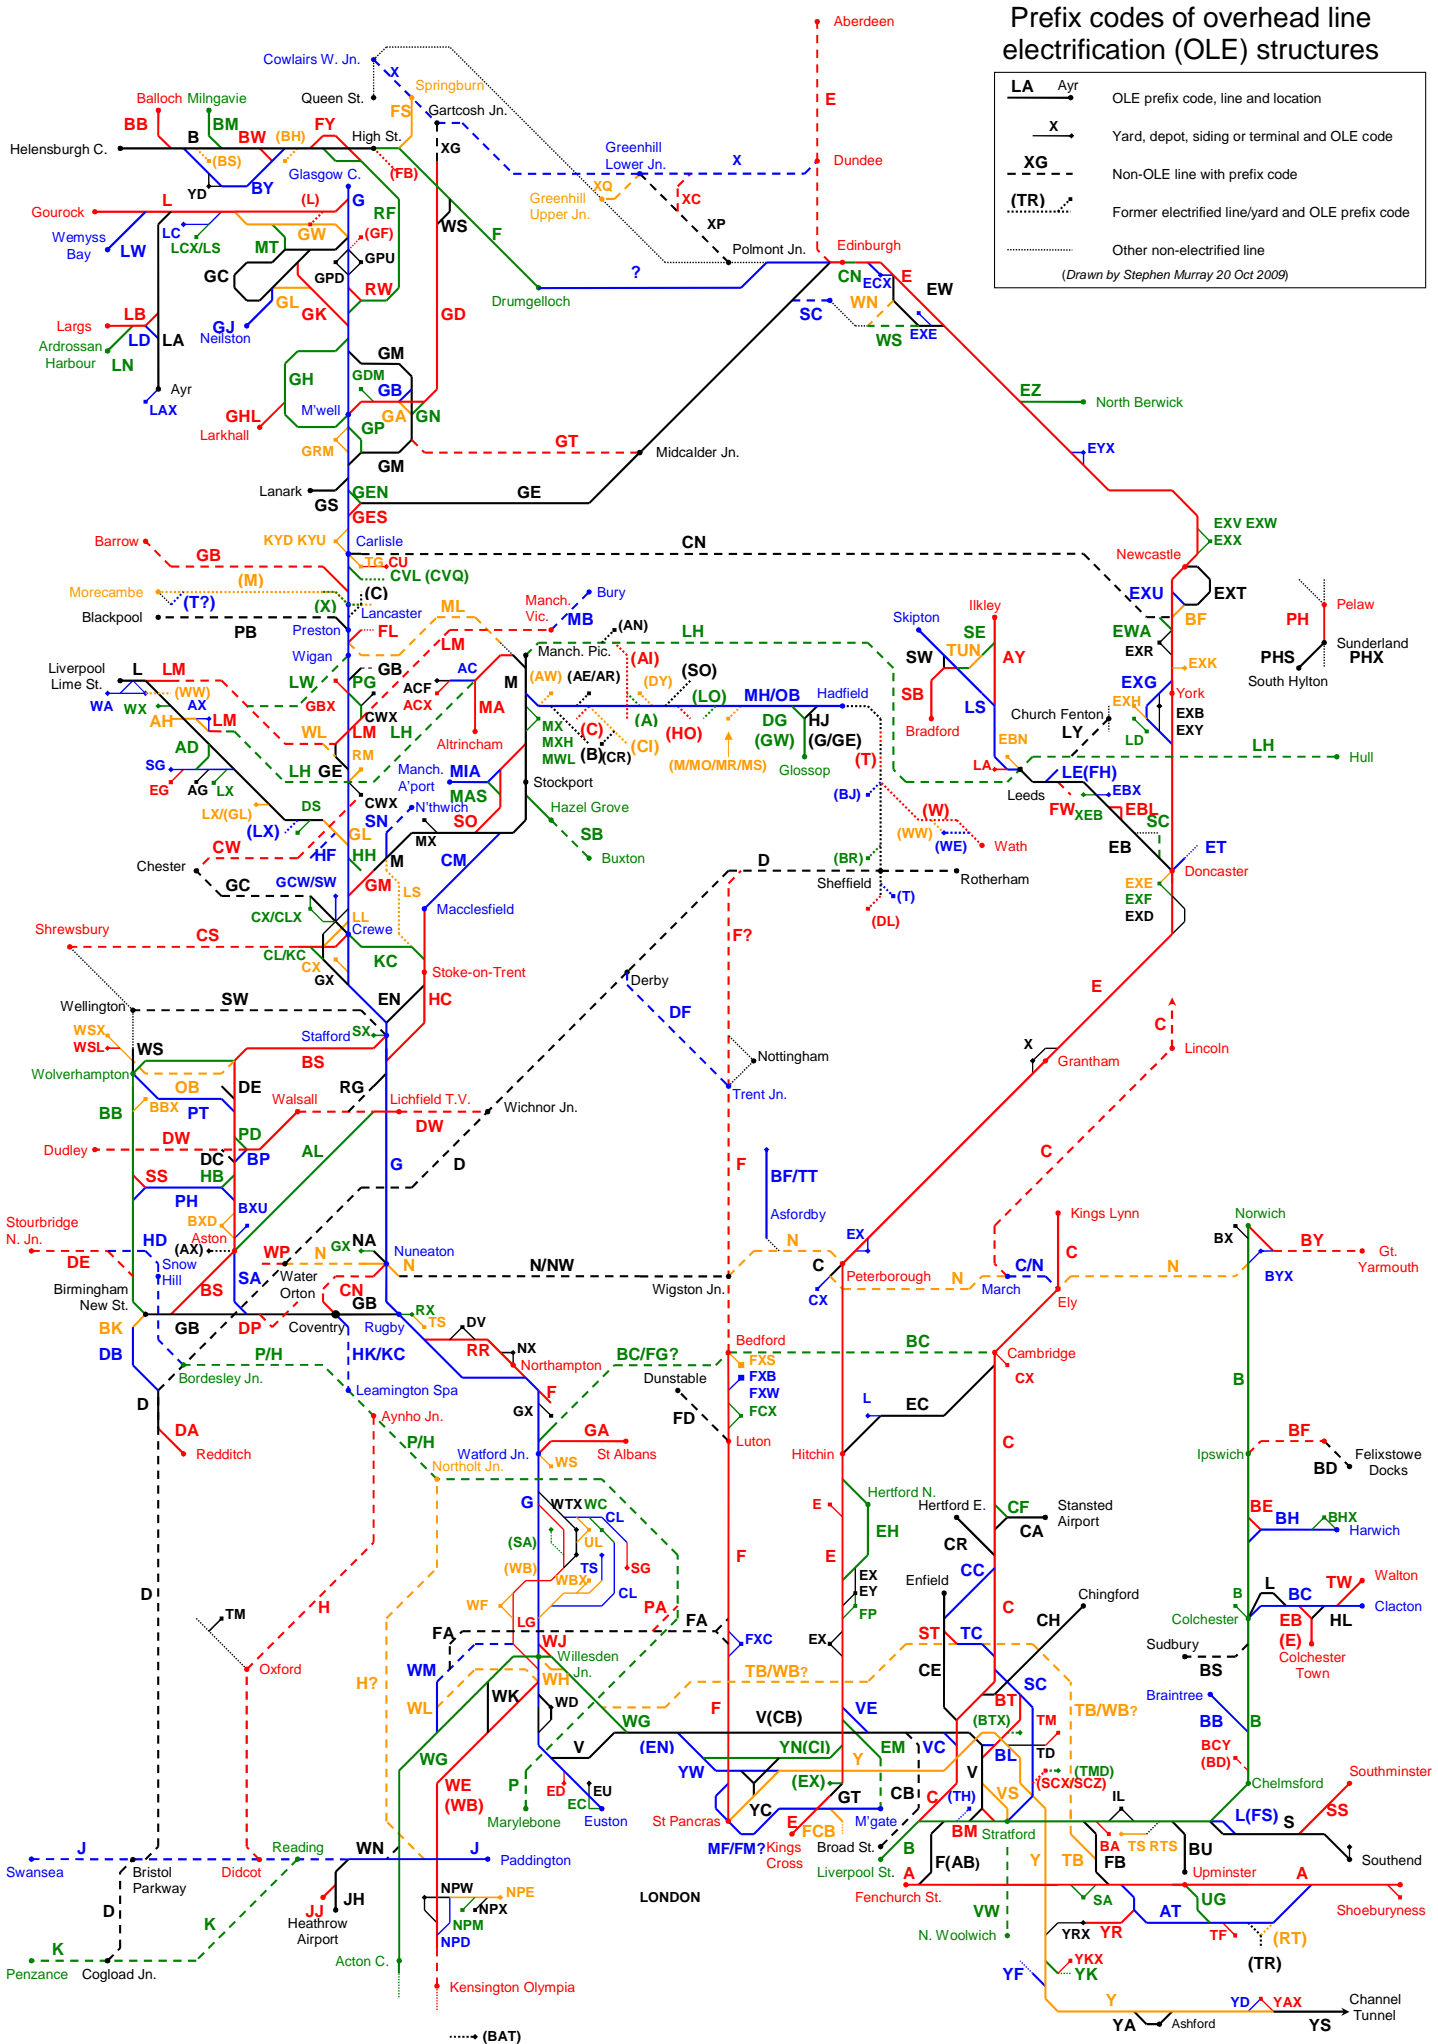

# Prefix codes of overhead line electrification (OLE) structures

<b>LA</b>	Ayr	OLE prefix code, line and location
<b>X</b>		Yard, depot, siding or terminal and OLE code
<b>XG</b>		Non-OLE line with prefix code
<b>(TR)</b>		Former electrified line/yard and OLE prefix code
<b>.....</b>		Other non-electrified line

*(Drawn by Stephen Murray 20 Oct 2009)*

..... (BAT)